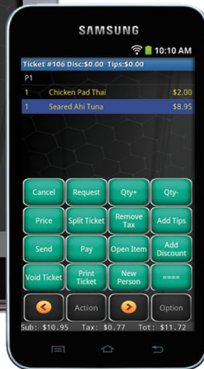

...**ANDROID** IS HERE

**PayFirst**  
SOLUTIONS

Imagine the END of walking back and forth to the POS terminal.

7 inch tablet

5 inch tablet

## Mobile Restaurant POS Application Revolutionary Wireless Point of Sale!

It takes full advantage of the powerful technology built into the Android platform. Connect to your Restaurant POS via high-speed 802.11n Wi-Fi. Connection to the mobile POS printer is via wireless bluetooth.

- ✓ Place orders at the table
- ✓ Pay tickets at the table
- ✓ Integrated Payment Module
- ✓ Wireless mobile printer
- ✓ Wireless Android tablet app

**TEL: 1.888.268.2918**